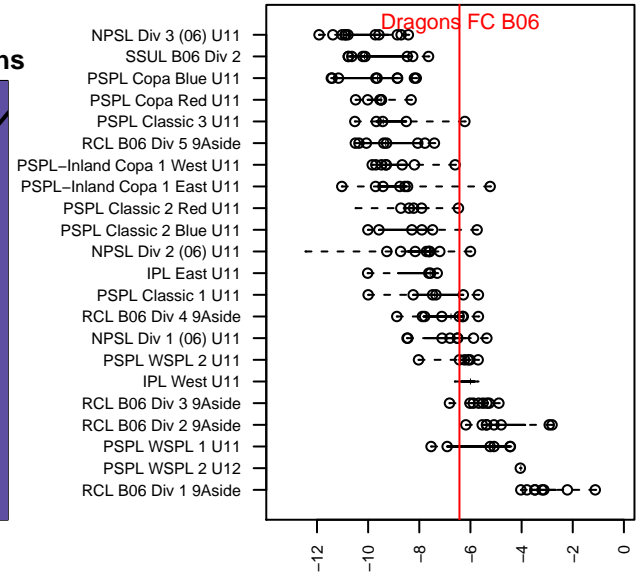

Dragons FC B06

Dragons FC
 Seattle, WA
 B06 total strength=647
 attack=0.83 defense=0.42
 fall league = PSPL WSPL 2 U11
 spr league = Spr PSPL SuperLeague 1 U11

alt names used:
 DRAGONSFC B06
 DRAGONSFC B06 (WA)
 Dragons FC BU11
 DRAGONSFC B06 (WA)

**attack and defense variance (black dot)
relative to other teams
and top 10 in region**

**attack and defense rating
relative to others at age
and all opponents in last 13 months**

Performance relative to 13 month average