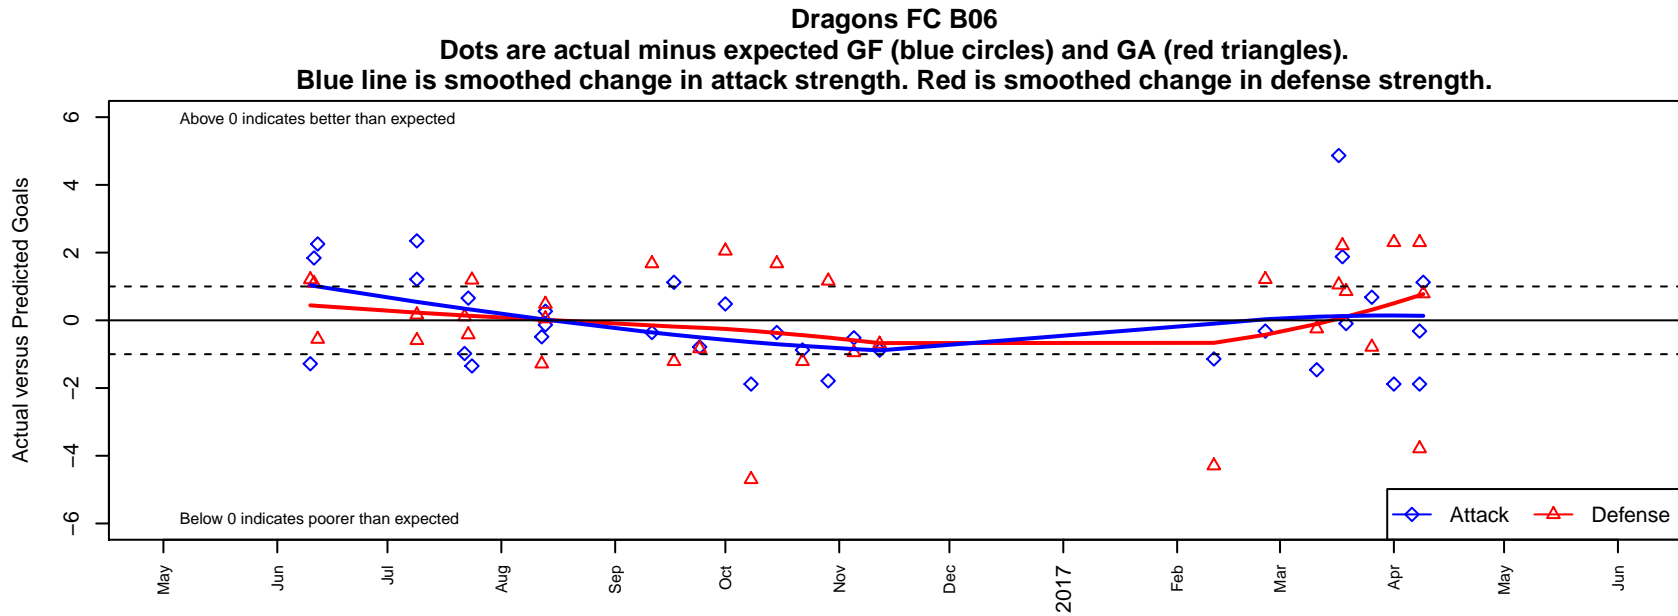

Dragons FC B06

Dragons FC
 Seattle, WA
 B06 total strength=647
 attack=0.83 defense=0.42
 fall league = PSPL WSPL 2 U11
 spr league = Spr PSPL SuperLeague 1 U11

alt names used:
 DRAGONSFC B06
 DRAGONSFC B06 (WA)
 Dragons FC BU11
 DRAGONSFC B06 (WA)

**attack and defense variance (black dot)
relative to other teams
and top 10 in region**

**attack and defense rating
relative to others at age
and all opponents in last 13 months**

Performance relative to 13 month average